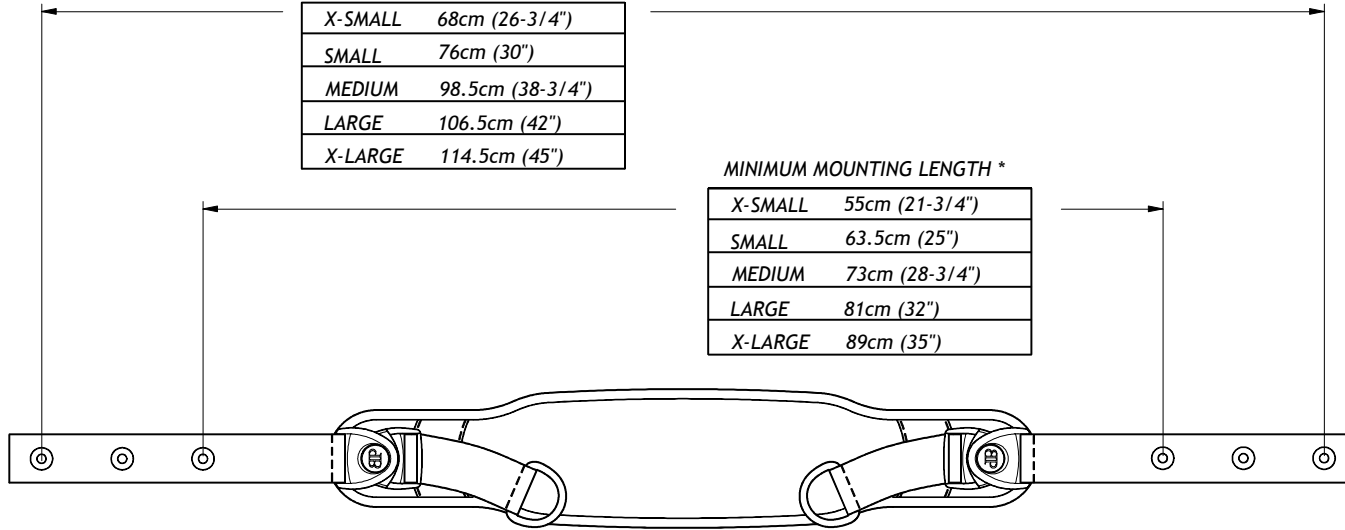

MAXIMUM MOUNTING LENGTH *

X-SMALL	68cm (26-3/4")
SMALL	76cm (30")
MEDIUM	98.5cm (38-3/4")
LARGE	106.5cm (42")
X-LARGE	114.5cm (45")

MINIMUM MOUNTING LENGTH *

X-SMALL	55cm (21-3/4")
SMALL	63.5cm (25")
MEDIUM	73cm (28-3/4")
LARGE	81cm (32")
X-LARGE	89cm (35")

GROMMET MOUNTING STRAP

PLAIN WEBBING MOUNTING STRAP

MINIMUM MOUNTING LENGTH *

X-SMALL	45cm (17-3/4")
SMALL	53.5cm (21")
MEDIUM	65.5cm (25.75")
LARGE	73.5cm (29")
X-LARGE	81cm (32")

MAXIMUM MOUNTING LENGTH *

MONOFLEX, CENTER RELEASE, 2-PIECE

MAXIMUM MOUNTING LENGTH*

X-SMALL	68.5cm (27")
SMALL	76cm (30")
MEDIUM	101.5cm (40")
LARGE	109cm (43")
X-LARGE	117cm (46")

MINIMUM MOUNTING LENGTH*

X-SMALL	55cm (22")
SMALL	63.5cm (25")
MEDIUM	76cm (30")
LARGE	84cm (33")
X-LARGE	91.5cm (36")

PAD WIDTH

X-SMALL	5.5cm (2-1/4")
SMALL	6.5cm (2-1/2")
MEDIUM	8cm (3-1/4")
LARGE	9cm (3-1/2")
X-LARGE	9.5cm (3-3/4")

PADDED LENGTH

X-SMALL	31cm (12-1/4")
SMALL	39.5cm (15-1/2")
MEDIUM	46.5cm (18-1/4")
LARGE	54.5cm (21-1/2")
X-LARGE	62cm (24-1/2")