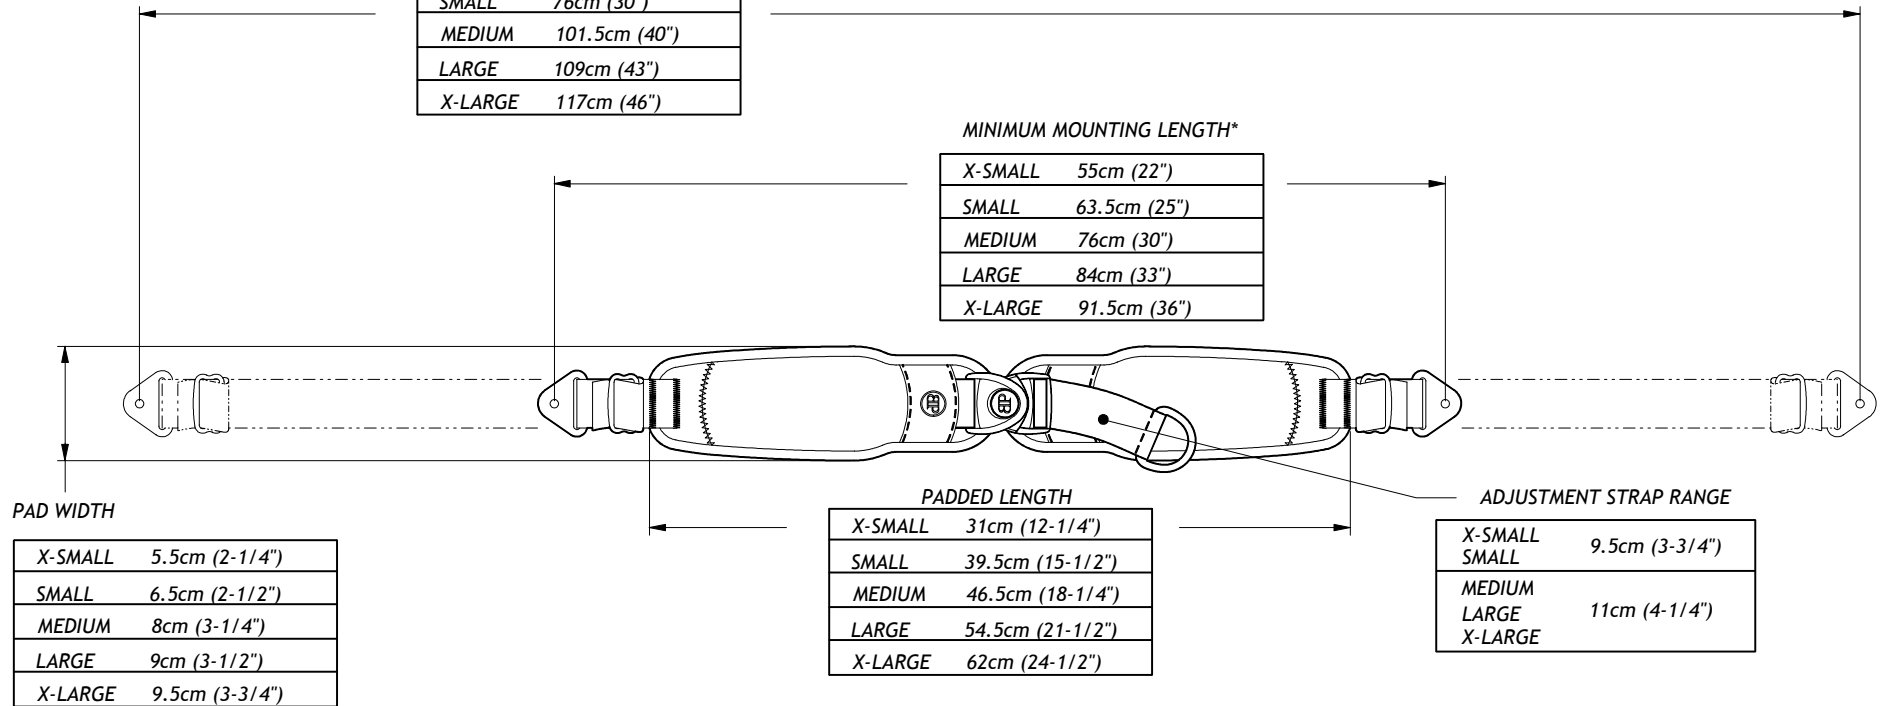

GROMMET MOUNTING STRAP

PLAIN WEBBING MOUNTING STRAP

MINIMUM MOUNTING LENGTH *

X-SMALL	45cm (17-3/4")
SMALL	53.5cm (21")
MEDIUM	65.5cm (25.75")
LARGE	73.5cm (29")
X-LARGE	81cm (32")

MAXIMUM MOUNTING LENGTH *

X-SMALL	88cm (34-3/4")
SMALL	96.5cm (38")
MEDIUM	131.5cm (51-3/4")
LARGE	140cm (55")
X-LARGE	147cm (58")

* NOTE: MOUNTING LENGTHS MEASURED WITH 5cm (2") ADJUSTMENT TAKEN UP AT EACH BUCKLE

note

description			
MONOFLEX CHEST SUPPORTS, 1-PIECE & 2-PIECE			
drawing no.	date originated	drawn by	rev.
D15-0520-30	5/20/2015	D.HAGAN	D

MONOFLEX, CENTER RELEASE, 2-PIECE

MAXIMUM MOUNTING LENGTH*

X-SMALL	68.5cm (27")
SMALL	76cm (30")
MEDIUM	101.5cm (40")
LARGE	109cm (43")
X-LARGE	117cm (46")

MINIMUM MOUNTING LENGTH*

X-SMALL	55cm (22")
SMALL	63.5cm (25")
MEDIUM	76cm (30")
LARGE	84cm (33")
X-LARGE	91.5cm (36")

PAD WIDTH

X-SMALL	5.5cm (2-1/4")
SMALL	6.5cm (2-1/2")
MEDIUM	8cm (3-1/4")
LARGE	9cm (3-1/2")
X-LARGE	9.5cm (3-3/4")

PADDED LENGTH

X-SMALL	31cm (12-1/4")
SMALL	39.5cm (15-1/2")
MEDIUM	46.5cm (18-1/4")
LARGE	54.5cm (21-1/2")
X-LARGE	62cm (24-1/2")