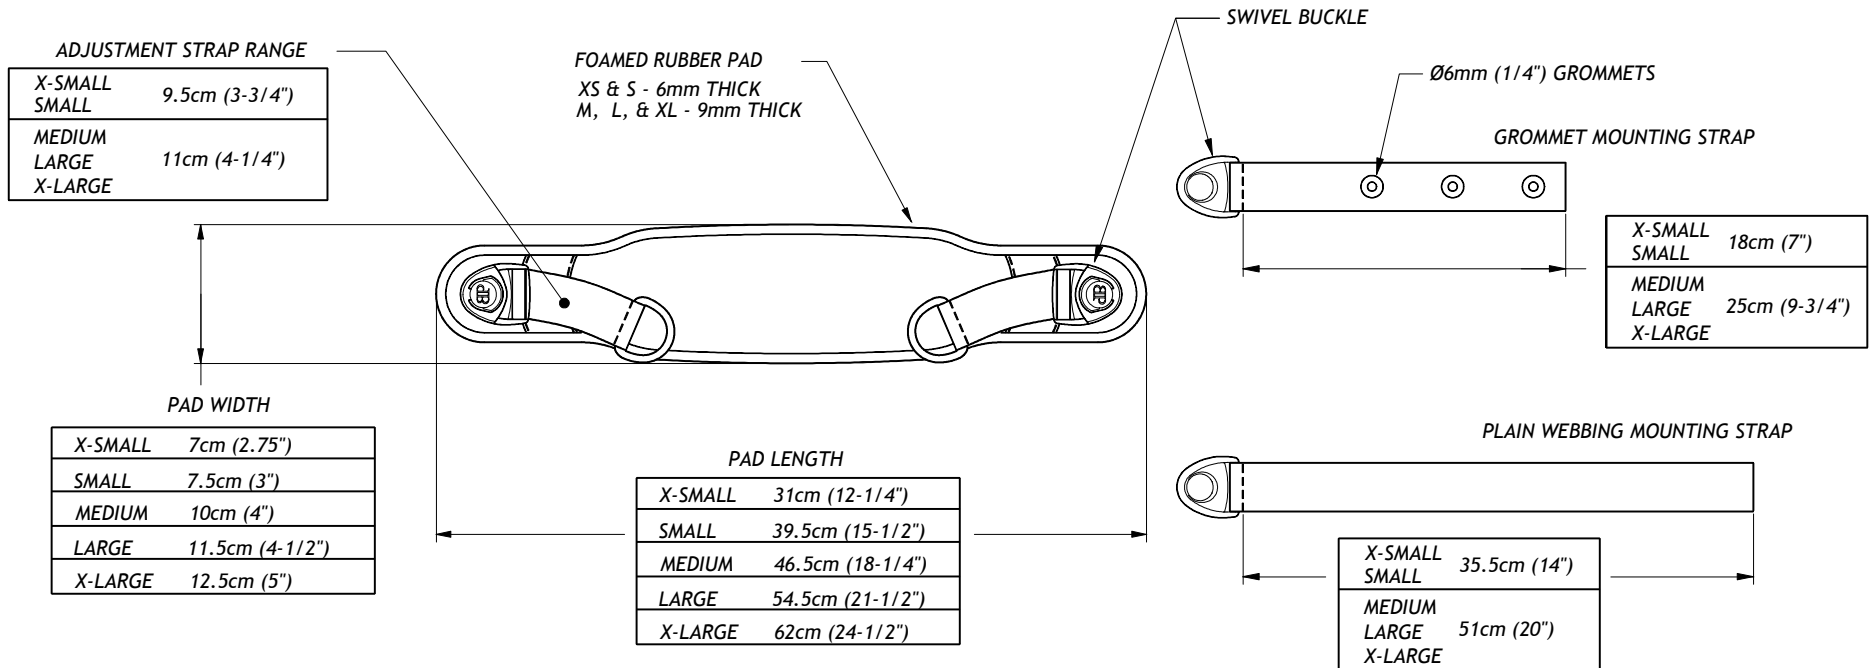

MONOFLEX, UNDERARM RELEASE, 1-PIECE

SIZE	W/ FLAT-MOUNT	W/ CINCH-MOUNT	W/ GROMMET STRAP
X-SMALL	SH120XS-B1	SH120XS-B2	SH120XS-B3
SMALL	SH120S-B1	SH120S-B2	SH120S-B3
MEDIUM	SH120M-B1	SH120M-B2	SH120M-B3
LARGE	SH120L-B1	SH120L-B2	SH120L-B3
X-LARGE	SH120XL-B1	SH120XL-B2	SH120XL-B3

GROMMET MOUNTING STRAP

PLAIN WEBBING MOUNTING STRAP

MINIMUM MOUNTING LENGTH *

X-SMALL	45cm (17-3/4")
SMALL	53.5cm (21")
MEDIUM	65.5cm (25.75")
LARGE	73.5cm (29")
X-LARGE	81cm (32")

MAXIMUM MOUNTING LENGTH *

PAD WIDTH

X-SMALL	5.5cm (2-1/4")
SMALL	6.5cm (2-1/2")
MEDIUM	8cm (3-1/4")
LARGE	9cm (3-1/2")
X-LARGE	9.5cm (3-3/4")

PADDED LENGTH

X-SMALL	31cm (12-1/4")
SMALL	39.5cm (15-1/2")
MEDIUM	46.5cm (18-1/4")
LARGE	54.5cm (21-1/2")
X-LARGE	62cm (24-1/2")

ADJUSTMENT STRAP RANGE

X-SMALL	9.5cm (3-3/4")
SMALL	
MEDIUM	11cm (4-1/4")
LARGE	
X-LARGE	

* NOTE: MOUNTING LENGTHS MEASURED WITH 5cm (2") ADJUSTMENT TAKEN UP AT BUCKLE

SIZE	W/ FLAT-MOUNT	W/ CINCH-MOUNT
X-SMALL	SH122XS-B1	SH122XS-B2
SMALL	SH122S-B1	SH122S-B2
MEDIUM	SH122M-B1	SH122M-B2
LARGE	SH122L-B1	SH122L-B2
X-LARGE	SH122XL-B1	SH122XL-B2