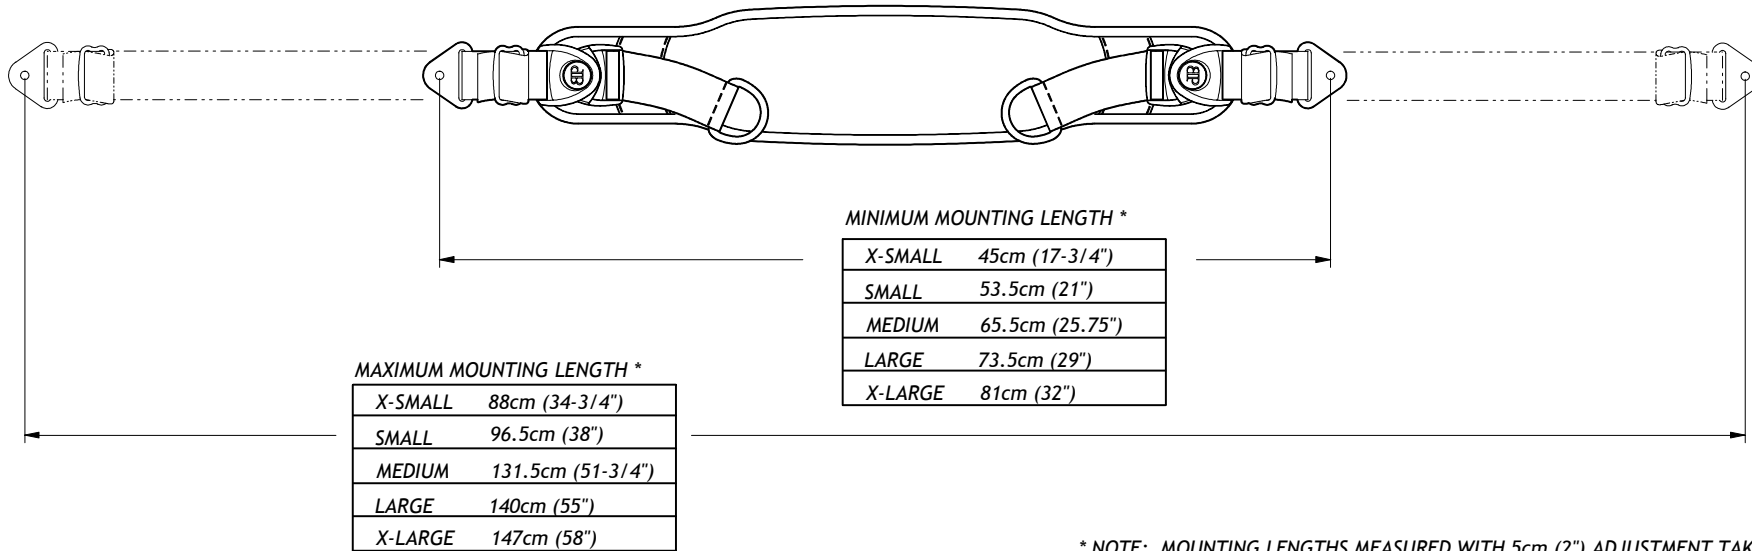

MAXIMUM MOUNTING LENGTH *

X-SMALL	68cm (26-3/4")
SMALL	76cm (30")
MEDIUM	98.5cm (38-3/4")
LARGE	106.5cm (42")
X-LARGE	114.5cm (45")

MINIMUM MOUNTING LENGTH *

X-SMALL	55cm (21-3/4")
SMALL	63.5cm (25")
MEDIUM	73cm (28-3/4")
LARGE	81cm (32")
X-LARGE	89cm (35")

GROMMET MOUNTING STRAP

PLAIN WEBBING MOUNTING STRAP

MINIMUM MOUNTING LENGTH *

X-SMALL	45cm (17-3/4")
SMALL	53.5cm (21")
MEDIUM	65.5cm (25.75")
LARGE	73.5cm (29")
X-LARGE	81cm (32")

MAXIMUM MOUNTING LENGTH *

PAD WIDTH

X-SMALL	5.5cm (2-1/4")
SMALL	6.5cm (2-1/2")
MEDIUM	8cm (3-1/4")
LARGE	9cm (3-1/2")
X-LARGE	9.5cm (3-3/4")

PADDED LENGTH

X-SMALL	31cm (12-1/4")
SMALL	39.5cm (15-1/2")
MEDIUM	46.5cm (18-1/4")
LARGE	54.5cm (21-1/2")
X-LARGE	62cm (24-1/2")

ADJUSTMENT STRAP RANGE

X-SMALL	9.5cm (3-3/4")
SMALL	
MEDIUM	11cm (4-1/4")
LARGE	
X-LARGE	

* NOTE: MOUNTING LENGTHS MEASURED WITH 5cm (2") ADJUSTMENT TAKEN UP AT BUCKLE

SIZE	W/ FLAT-MOUNT	W/ CINCH-MOUNT
X-SMALL	SH122XS-B1	SH122XS-B2
SMALL	SH122S-B1	SH122S-B2
MEDIUM	SH122M-B1	SH122M-B2
LARGE	SH122L-B1	SH122L-B2
X-LARGE	SH122XL-B1	SH122XL-B2